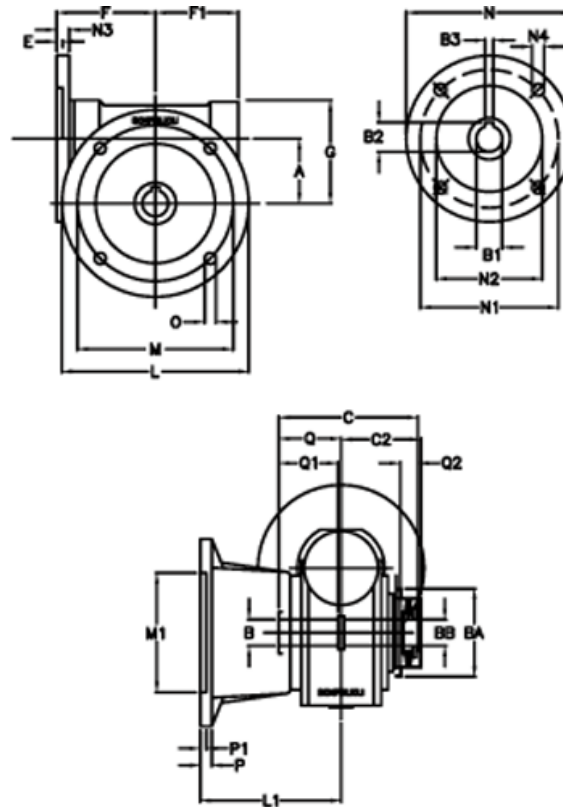

Article number: 390204401062736

Description: Worm Gear with Torque Limiter
VF 44-L2-FA-10-P71B5

Measures

a = 44.6	C2 = 48	m = 87	P = 9
B = 18	Description = VF 44FA-xx-71B5	M1 = 60	P1 = 7
B1 E7 = 14	E = 2	N = 160	Q = 32.0
B2 = 16.3	F = 65	N1 = 130	Q1 = 32
B3 H9 = 5	F1 = 54	N2 = 110	Q2 = 12
BA = 40	g = 71	N3 = 10.5	
BB H7 = 11	L = 110	N4 = 9.5	
C = 79	L1 = 90	O = 8.5	